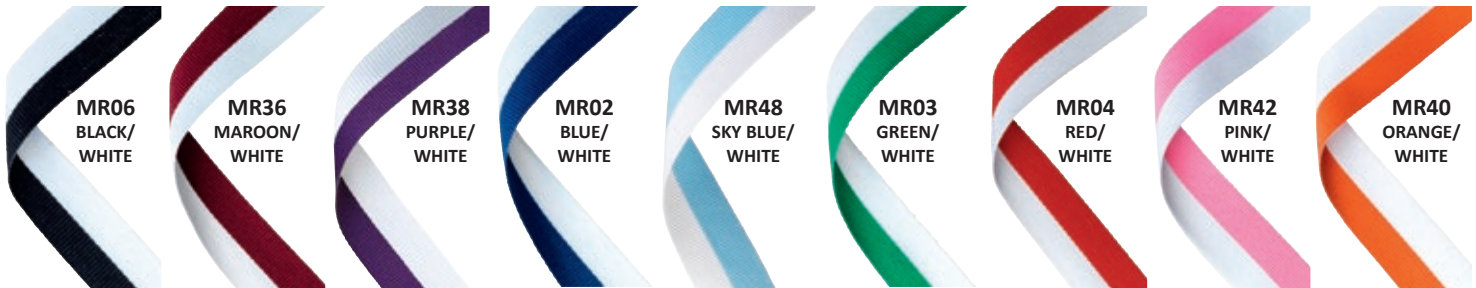

MB07C

DELUXE MEDAL BOXES (40/50mm Recess) - 3.5" (89mm) - £4.99

DELUXE MEDAL BOXES (50/60/70mm Recess) - 4" (102mm) - £7.99

**ALL RIBBONS
ON THIS
PAGE ARE
£0.75**

**22mm wide
762mm long**

MR11
GOLD

MR12
SILVER