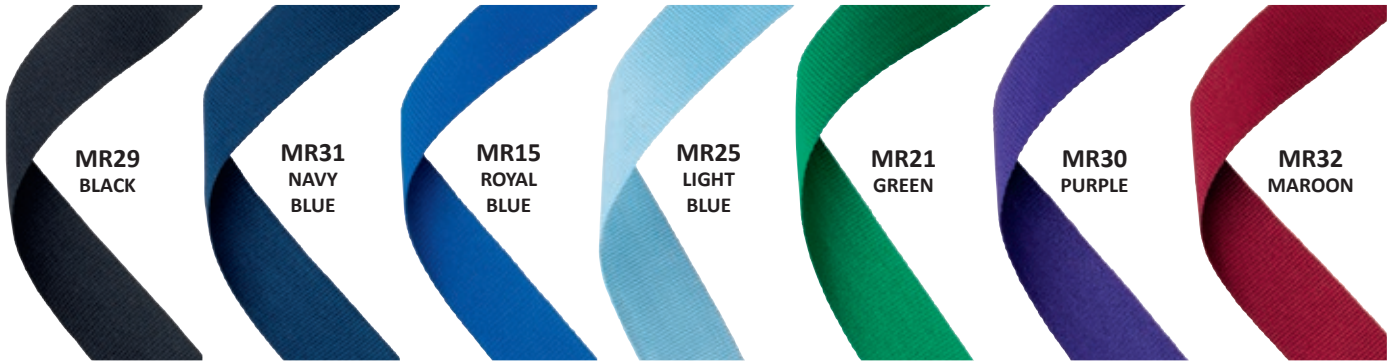

**ALL RIBBONS
ON THIS
PAGE ARE
£0.75**

**22mm wide
762mm long**