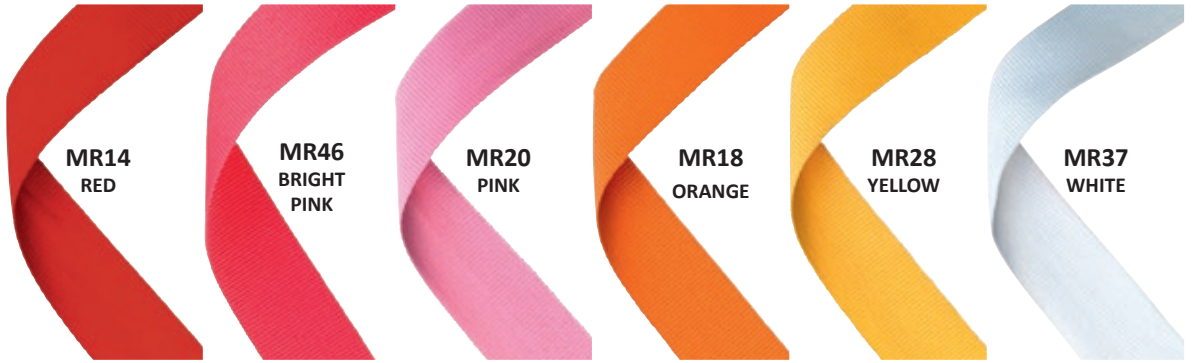

MB07C

DELUXE MEDAL BOXES (40/50mm Recess) - 3.5" (89mm) - £4.99

DELUXE MEDAL BOXES (50/60/70mm Recess) - 4" (102mm) - £7.99

**ALL RIBBONS
ON THIS
PAGE ARE
£0.75**

**22mm wide
762mm long**

MR11
GOLD

MR12
SILVER