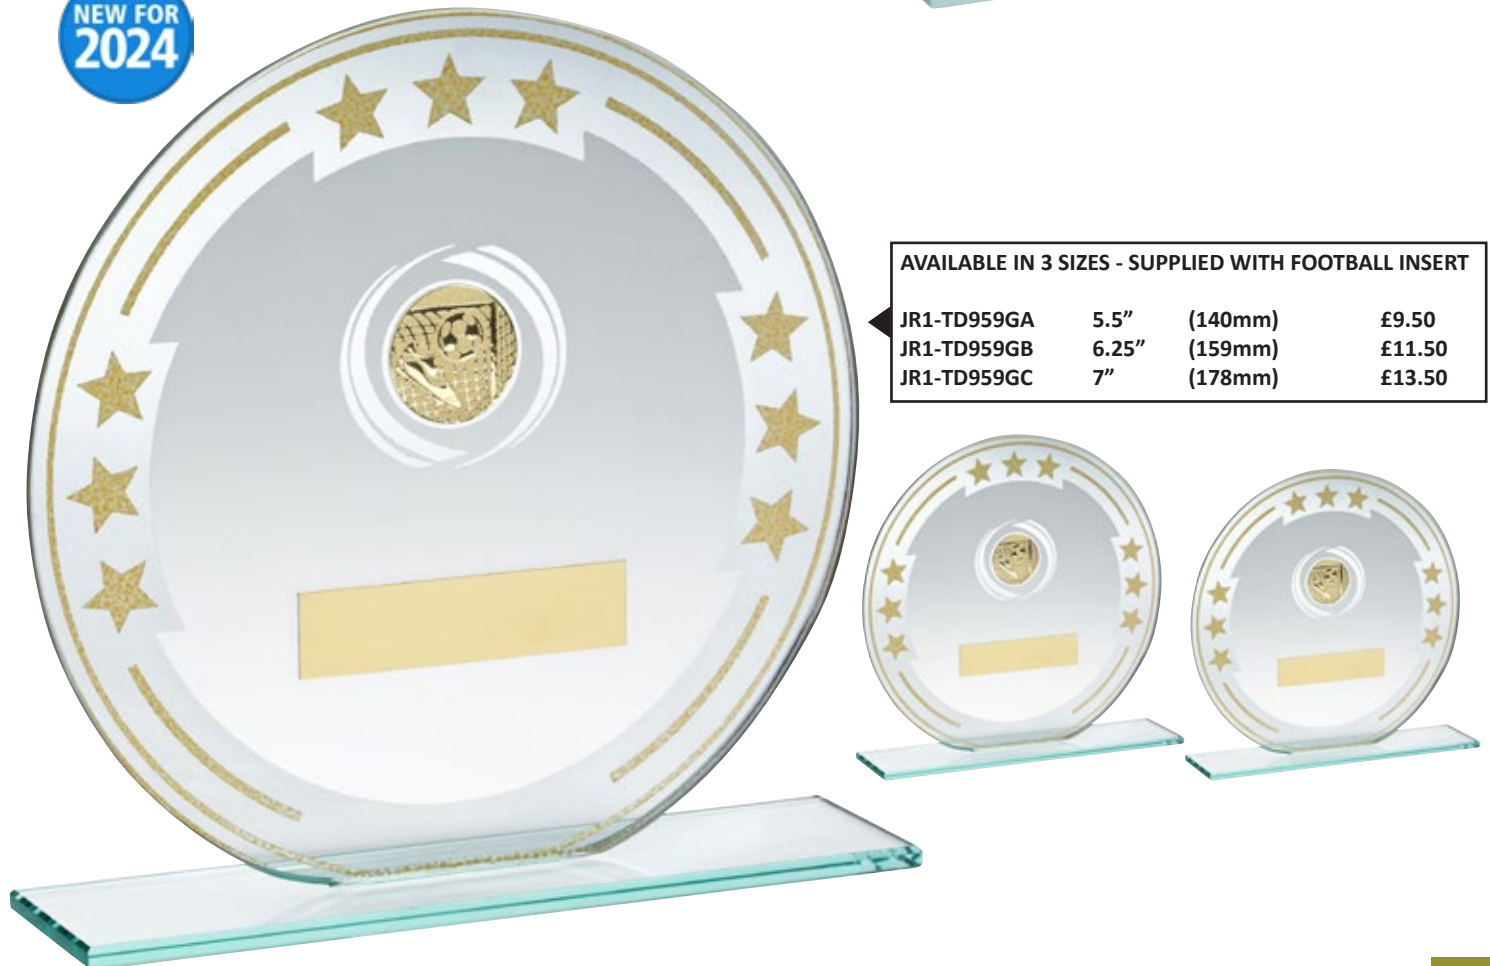

NEW FOR 2024

AVAILABLE IN 3 SIZES - SUPPLIED WITH FOOTBALL INSERT

JR1-TD959GA	5.5"	(140mm)	£9.50
JR1-TD959GB	6.25"	(159mm)	£11.50
JR1-TD959GC	7"	(178mm)	£13.50