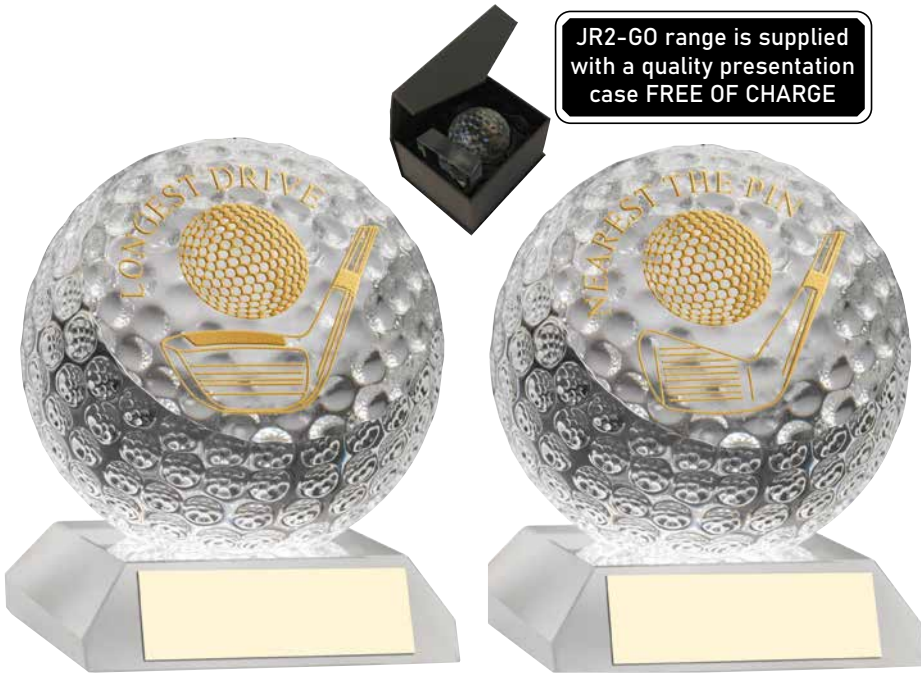

**NEW**

AVAILABLE IN 3 SIZES - SUPPLIED WITH GOLF INSERT

JR2-TD939GA	6.5"	(165mm)	£8.50
JR2-TD939GB	7.25"	(184mm)	£9.50
JR2-TD939GC	8"	(203mm)	£10.50

AVAILABLE IN 3 SIZES - SUPPLIED WITH GOLF INSERT

JR2-TD359GA	6.5"	(165mm)	£8.99
JR2-TD359GB	7.25"	(184mm)	£10.50
JR2-TD359GC	8"	(203mm)	£11.99

JR2-GO range is supplied with a quality presentation case FREE OF CHARGE

**AVAILABLE IN 2 TITLES**

JR2-GO71LD	3.75" (95mm)	LONGEST DRIVE	£35.99
JR2-GO71NTP	3.75" (95mm)	NEAREST THE PIN	£35.99

**AVAILABLE IN 2 SIZES**